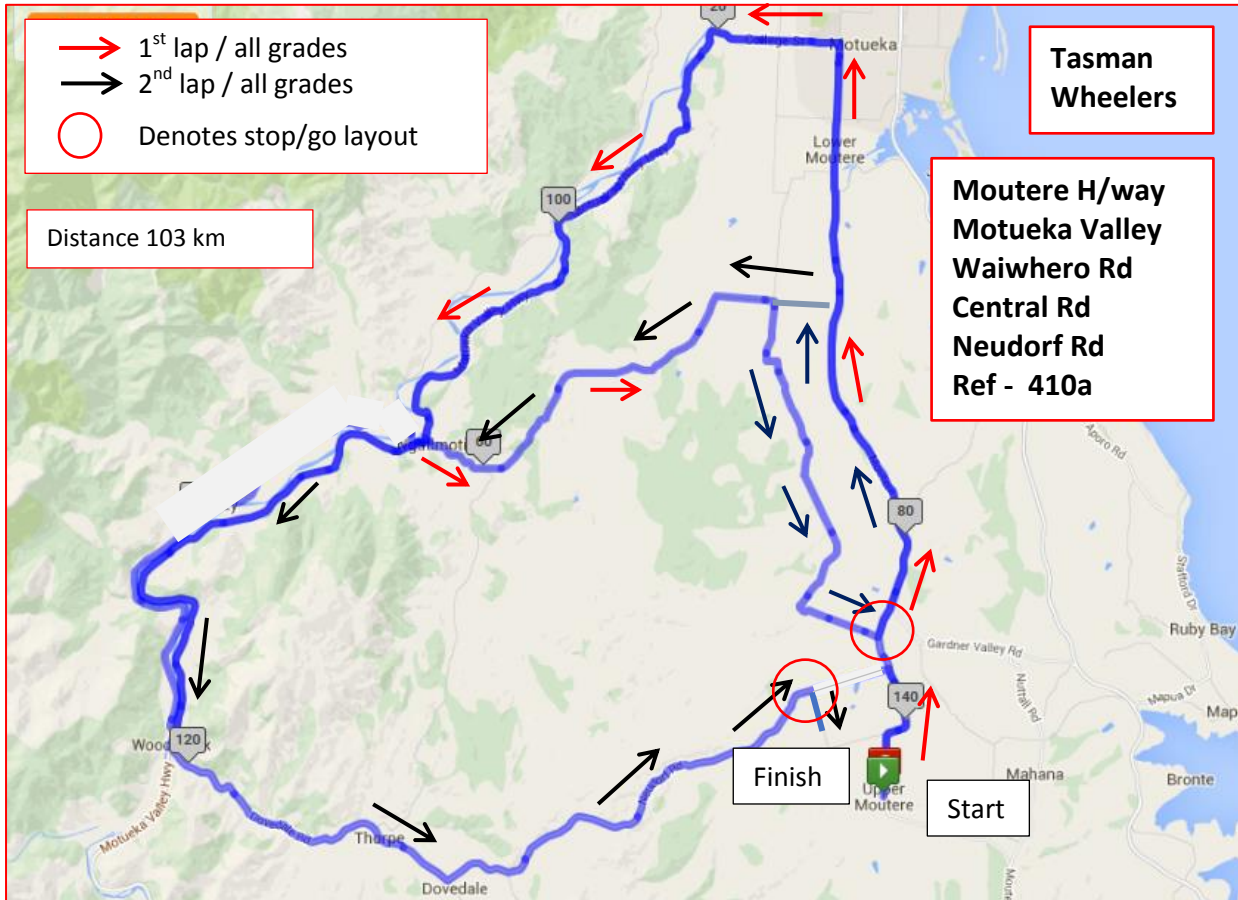

CALDER STEWART / MOUTERE – MOTUEKA VALLEY - KELLING ROAD HILL FINISH -2017

Race details

- Car parking and race briefing at Upper Moutere School (Supple Jack Valley Rd)
- Race start in Upper Moutere (outside Upper Moutere School) (1st lap)
- From start, proceed through Upper Moutere Village towards Motueka
- Left into College St (at Motueka airport). Then continue into Motueka Valley H/way
- Left into Waiwhero Rd. Then continue into Edwards Rd
- Right into Central Rd (halfway along Edward Rd)
- Continue along zig-zag (Central Rd – Holdaway Rd – Central Rd). Then left into Old House Rd
- Left into Moutere H/way. Back towards Motueka (2nd lap)
- Left into Edwards Road
- Continue into Waiwhero Rd (opposite direction)
- Left into Motueka Valley H/way
- Left Into Dovedale Rd
- Left into Neudorf Rd. Continue over the Neudorf hill
- Right into Kelling Rd
- Finish line is 1 km along Kelling Rd (on top of the hill)
- Note
Elite men will complete the small circuit (Moutere H/way – Central – Old House) ahead of the other grades